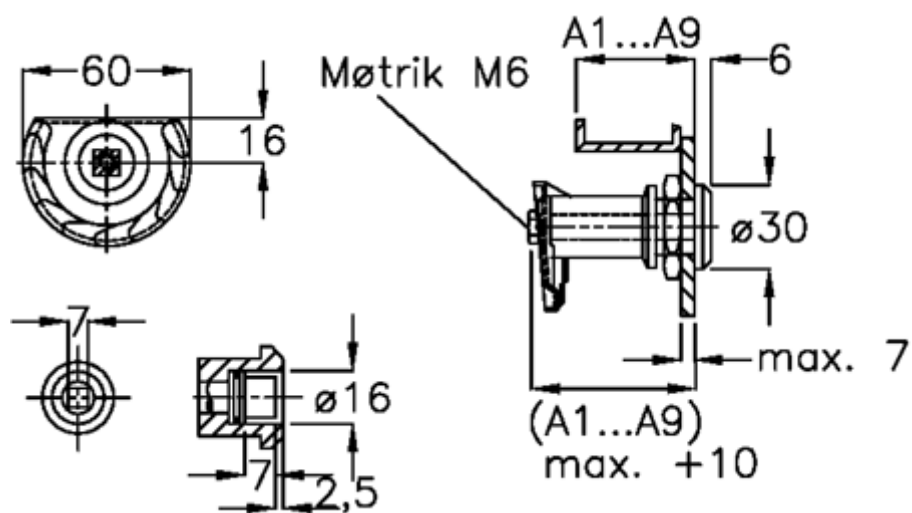

# Data Sheet

Article number: 20918011

Description: E+G Door lock  
GN 119-VK7-A1

## Measures

Door + frame thickness = 17-25

Measure type = A1